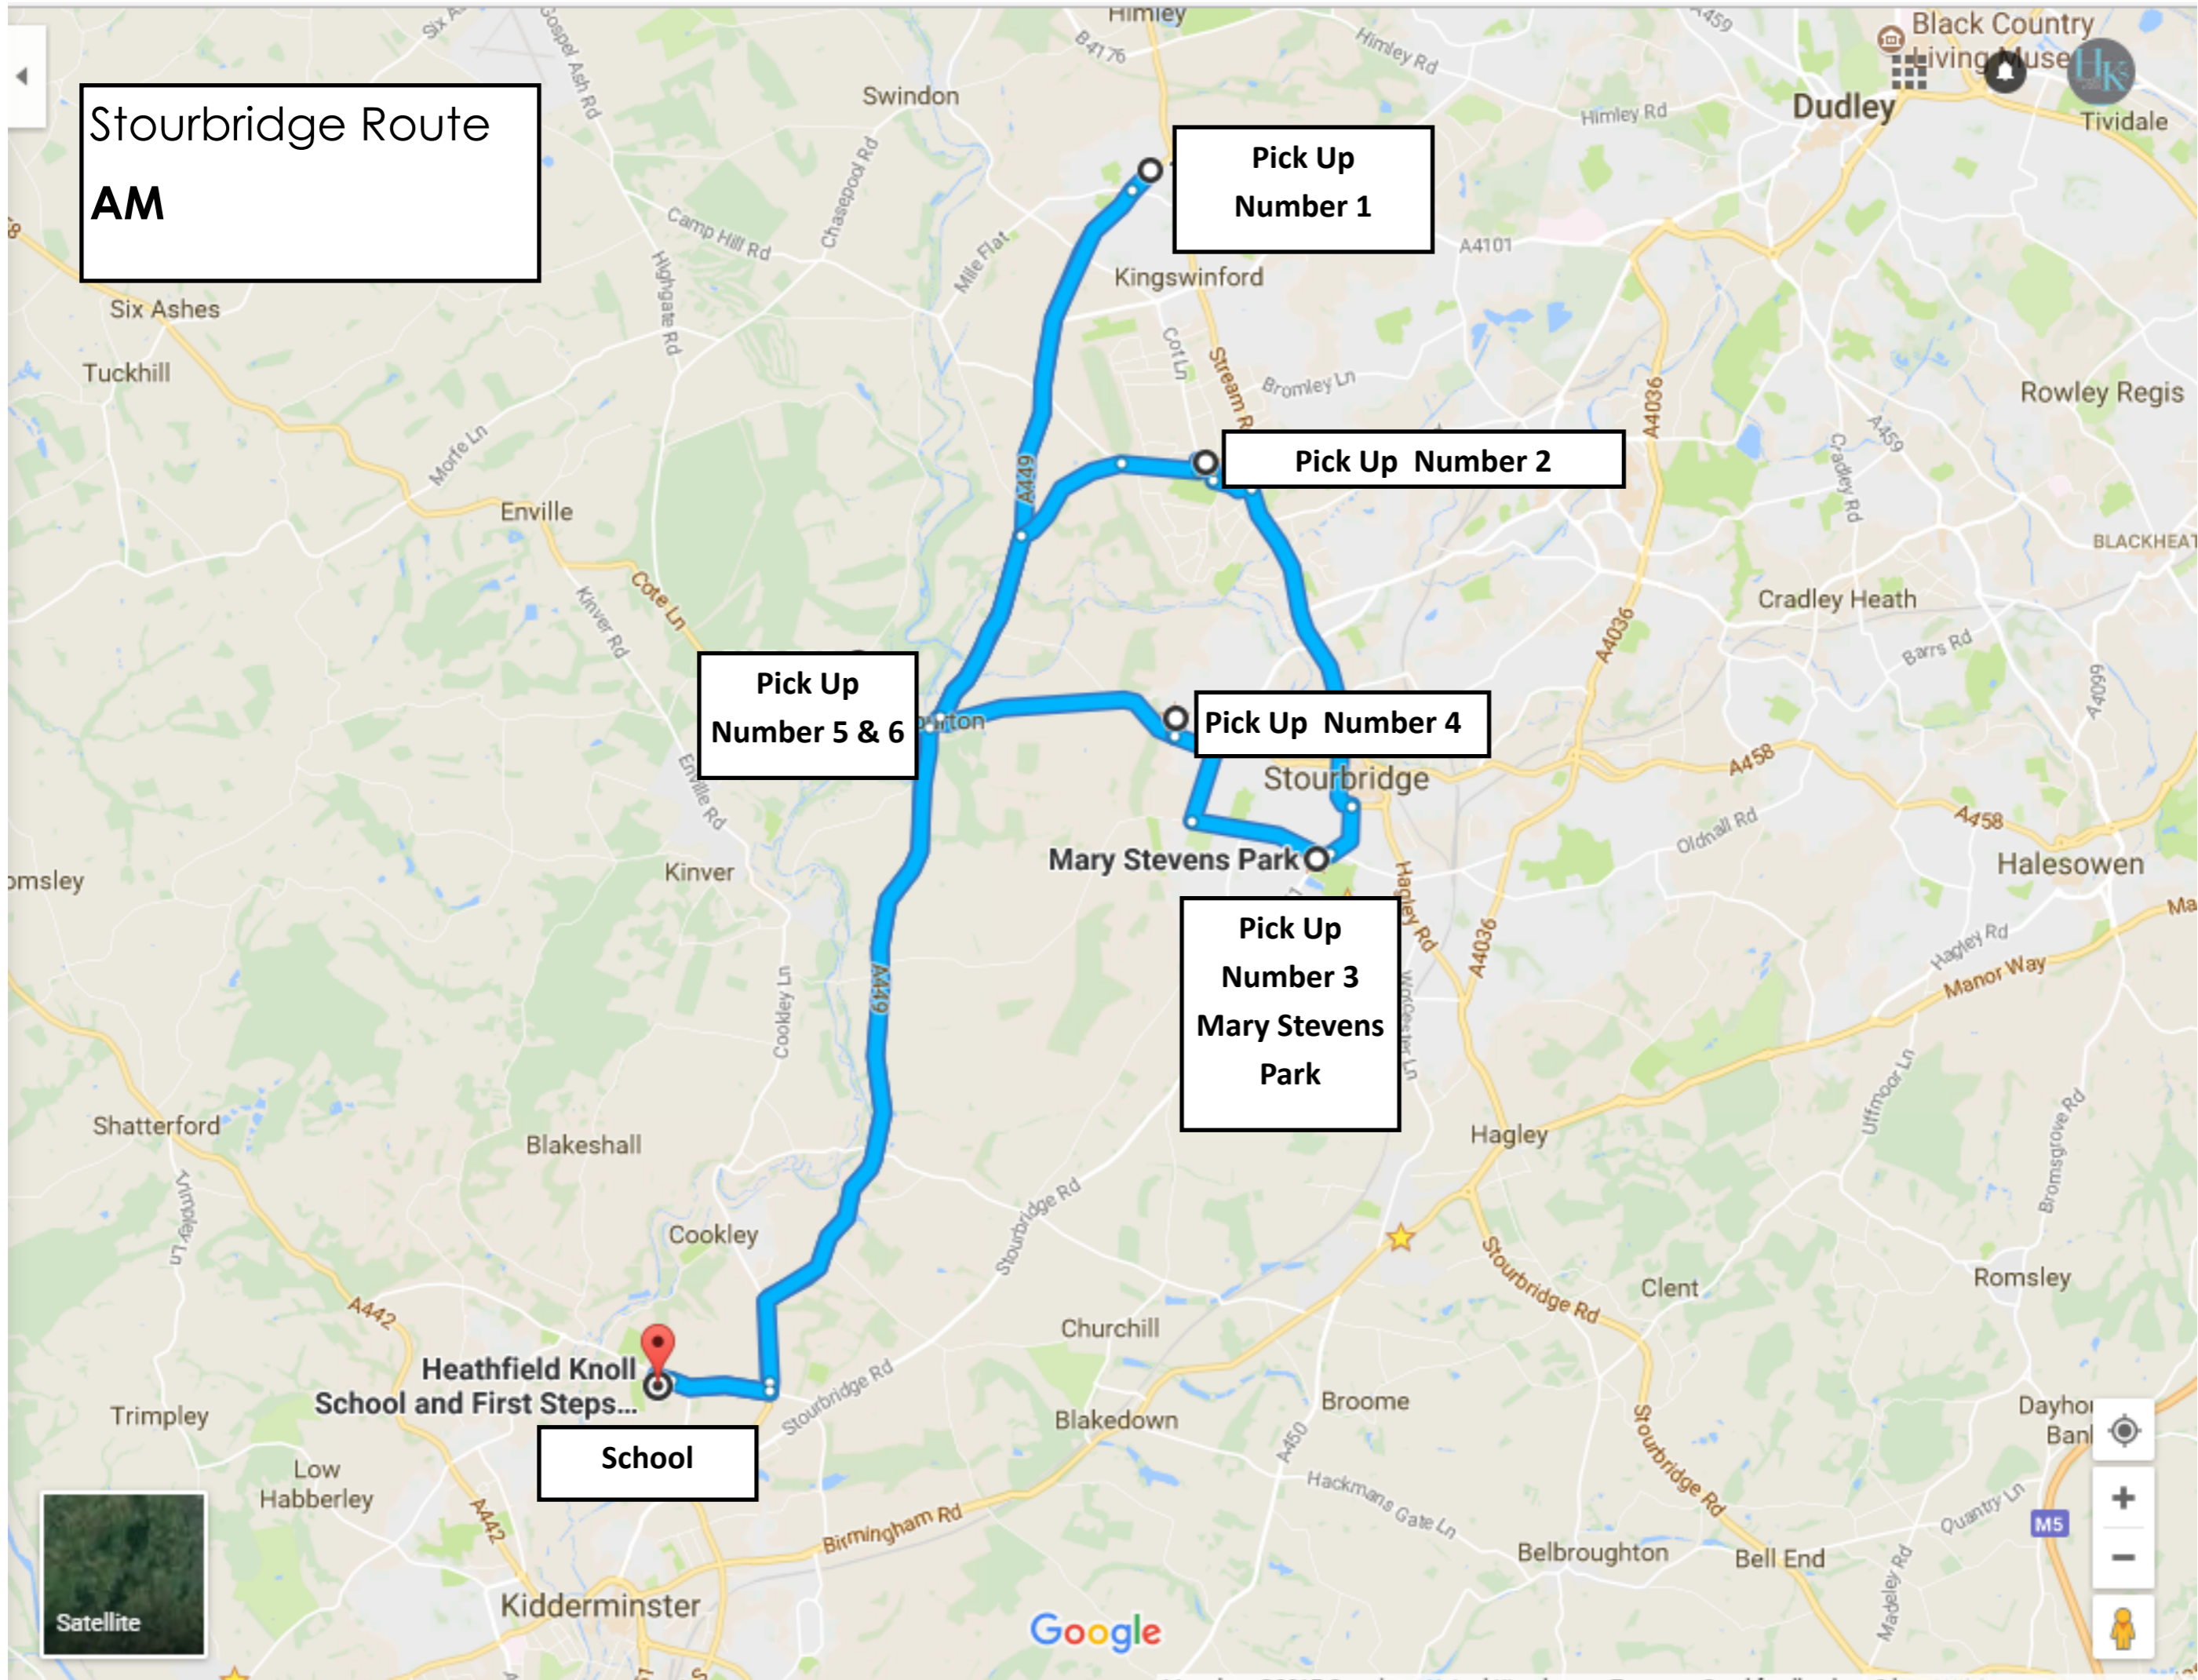

Stourbridge Route

AM

**Pick Up
Number 1**

Pick Up Number 2

**Pick Up
Number 5 & 6**

Pick Up Number 4

**Pick Up
Number 3
Mary Stevens
Park**

School

Satellite

Google

Stourbridge Route
PM

Drop Off
Number 1 & 2

Drop off Number 6

Drop off Number 5

Drop Off Number 3

Drop Off
Number 4
Mary Stevens
Park

School